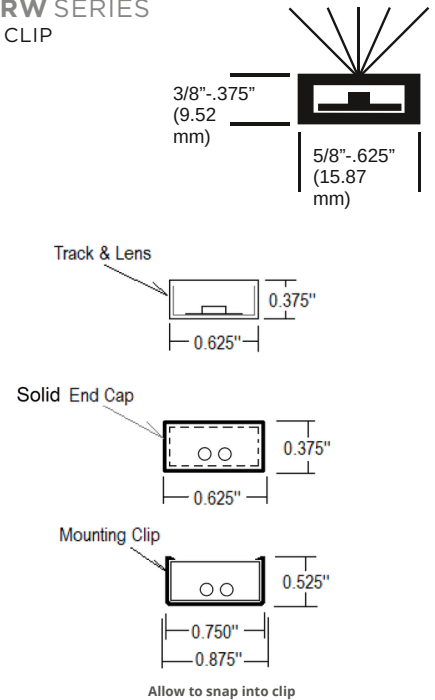

LED Low Profile Light

- Slim line contour of continuous light in our lowest profile housing
 - 120 degree viewing angle
- Custom lights manufactured to the nearest 1/4 inch
- Maximum fixture length is 15 feet
- 12v DC or 24v DC LED options available
 - 50,000 hour average lifetime
- Completely dimmable light system
 - Dimmable and non-dimmable drivers are available
 - Drivers are installed remotely with secondary wiring running back to the light locations
- Housing is white extruded UV stabilized plastic
 - Clear or frosted lens cover with UV inhibitors
 - Can be mounted with mounting clips (included), VHB tape or silicone adhesive
- Dry/Damp rated
- UL 94-VO flammability rated
- Lead wires are 18", unless ordered longer

■ Other colors available, call RSL for details.

*HB - High Brightness

*VHB - Very High Brightness

24vdc LED Color Options

CCT	COLOR	BRIGHTNESS LUMENS/METER	LED SPACING	CRI	POWER CONSUMPTION
DTW	2200K-3800K	890-950	.684"	90+	3w/ft - 10w/m
2200K	Very Warm White	380L/m, 240 LEDs/m	.1654"	90+	1.5w/ft - 5w/m
2200K	Very Warm White	800L/m, 240 LEDs/m	.1654"	90+	3w/ft - 10w/m

SERIES RWLED

RW SERIES CLIP

*See mounting clip product sheet for more details

Custom fabricated fixtures are manufactured to the exact dimension required. Each LED fixture is built with standard 18" lead wires from one end.