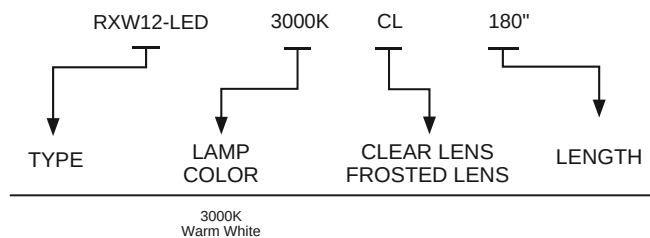

LED Low Profile Light

- Slim line contour of continuous light in our lowest profile housing
 - 120 degree viewing angle
- Custom lights manufactured to the nearest 1/4 inch
- Maximum fixture length is 15 feet
- 12v DC or 24v DC LED options available
 - 50,000 hour average lifetime
- Completely dimmable light system
 - Dimmable and non-dimmable drivers are available
 - Drivers are installed remotely with secondary wiring running back to the light locations
- Housing is white extruded UV stabilized plastic
 - Clear or frosted lens cover with UV inhibitors
 - Can be mounted with mounting clips (included), VHB tape or silicone adhesive
- Dry/Damp rated
- UL 94-VO flammability rated
- Lead wires are 18", unless ordered longer

INTERIOR RETAIL SIGNAGE :

12vdc LED Color Options

CCT	COLOR	BRIGHTNESS LUMENS/METER	LED SPACING	CRI	POWER CONSUMPTION
2200K	Very Warm White	380L/m, 240 LEDs/m	.1654"	90+	1.5w/ft - 5w/m
2200K-VHB	Very Warm White	800L/m, 240 LEDs/m	.1654"	90+	3w/ft - 10w/m
2700K	Warm White	316	.66"	80+	1.5w/ft - 5w/m
2700K-HB	Warm White	410	.66"	80+	2w/ft - 6.4w/m
2700K-VHB	Warm White	1275	.33"	90+	3w/ft - 10w/m
3000K	Soft White	387	.66"	80+	1.5w/ft - 5w/m
3000K-HB	Soft White	401	.66"	80+	2w/ft - 6.4w/m
3000K-VHB	Soft White	1255	.33"	90+	3w/ft - 10w/m
4000K	Neutral White	428	.66"	80+	1.5w/ft - 5w/m
4000K-VHB	Neutral White	1285	.33"	90+	3w/ft - 10w/m

■ Other colors available, call RSL for details.

*HB - High Brightness

*VHB - Very High Brightness

24vdc LED Color Options

CCT	COLOR	BRIGHTNESS LUMENS/METER	LED SPACING	CRI	POWER CONSUMPTION
DTW	2200K-3800K	890-950	.684"	90+	3w/ft - 10w/m
2200K	Very Warm White	380L/m, 240 LEDs/m	.1654"	90+	1.5w/ft - 5w/m
2200K	Very Warm White	800L/m, 240 LEDs/m	.1654"	90+	3w/ft - 10w/m

SERIES RWLED

RW SERIES CLIP

*See mounting clip product sheet for more details

Custom fabricated fixtures are manufactured to the exact dimension required. Each LED fixture is built with standard 18" lead wires from one end.