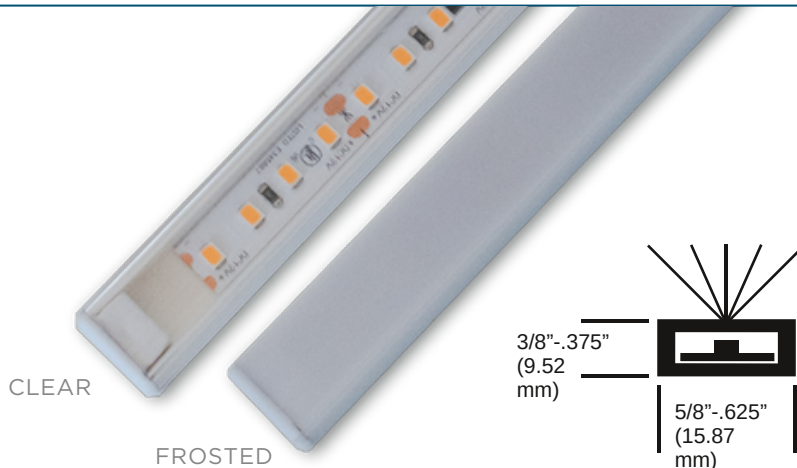

LED Low Profile Light

- Slim line contour of continuous light in our lowest profile housing
 - 120 degree viewing angle
- Custom lights manufactured to the nearest 1/4 inch
- Maximum fixture length is 15 feet
- 12v DC or 24v DC LED options available
 - 50,000 hour average lifetime
- Completely dimmable light system
 - Dimmable and non-dimmable drivers are available
 - Drivers are installed remotely with secondary wiring running back to the light locations
- Housing is white extruded UV stabilized plastic
 - Clear or frosted lens cover with UV inhibitors
 - Can be mounted with mounting clips (included), VHB tape or silicone adhesive
- Dry/Damp rated
- UL 94-VO flammability rated
- Lead wires are 18", unless ordered longer

The RSL RW Low Profile fixture features durable low profile housing that can be custom fabricated to any length for use in various architectural details such as fine casework, niches, coves, handrails and select kitchen cabinetry. The RW fixture is completely dimmable and enables various luminescent details to highlight craftsmanship and artistry. For exterior applications, we recommend the RWX 12/24 LED.

■ Other colors available, call RSL for details.

*HB - High Brightness

*VHB - Very High Brightness

24vdc LED Color Options

CCT	COLOR	BRIGHTNESS LUMENS/METER	LED SPACING	CRI	POWER CONSUMPTION
DTW	2200K-3800K	890-950	.684"	90+	3w/ft - 10w/m
2200K	Very Warm White	380L/m, 240 LEDs/m	.1654"	90+	1.5w/ft - 5w/m
2200K	Very Warm White	800L/m, 240 LEDs/m	.1654"	90+	3w/ft - 10w/m

SERIES RWLED

RW SERIES CLIP

*See mounting clip product sheet for more details

Custom fabricated fixtures are manufactured to the exact dimension required. Each LED fixture is built with standard 18" lead wires from one end.