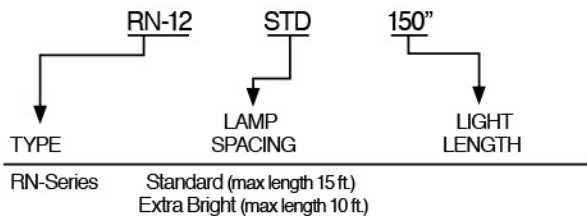

**ORDER/SPECIFY BY
CATALOG NUMBERS**