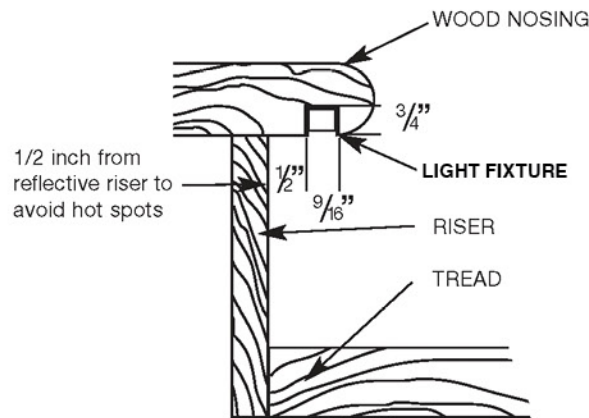

ETL listed Transformers are NEMA-R3 rated 120/12v and, rated for indoor/outdoor use. The heavy gauge steel enclosure resists weather and corrosion. Special voltages and secondary breaker configurations are available. Please call us for more information.

MODEL	DESCRIPTION	TYPE
100va	10A breaker (max load 80 watts)	Indoor-Outdoor
150va	15A breaker (max load 120 watts)	Indoor-Outdoor
250va	25A breaker (max load 200 watts)	Indoor-Outdoor
500va	2-25A breakers (max load 400 watts)	Indoor-Outdoor
750va	3-25A breakers (max load 600 watts)	Indoor-Outdoor
1000va	4-25A breakers (max load 800 watts)	Indoor-Outdoor

LAMP SPACING	COLOR TEMPERATURE	SPACING (O.C.)	WATTS/FOOT	LUMENS/FOOT
Standard (STD)	2200K	2"	6	22.8
Extra Bright (EB)	2200K	1.2"	10	38

■ The RSL team will be happy to help with establishing power point locations for your project

ROBERTS STEP-LITE SYSTEMS ■ 8100 SW 15th St. ■ Oklahoma City, OK 73128
info@robertsstemplite.com ■ www.robertsstemplite.com
405.728.4895 ■ 800.654.8268 ■ F: 405.728.4878