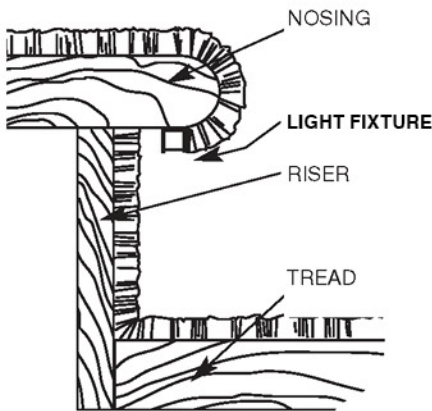

ETL listed Transformers are NEMA-R3 rated 120/12v and, rated for indoor/outdoor use. The heavy gauge steel enclosure resists weather and corrosion. Special voltages and secondary breaker configurations are available. Please call us for more information.

MODEL	DESCRIPTION	TYPE
100va	10A breaker (max load 80 watts)	Indoor-Outdoor
150va	15A breaker (max load 120 watts)	Indoor-Outdoor
250va	25A breaker (max load 200 watts)	Indoor-Outdoor
500va	2-25A breakers (max load 400 watts)	Indoor-Outdoor
750va	3-25A breakers (max load 600 watts)	Indoor-Outdoor
1000va	4-25A breakers (max load 800 watts)	Indoor-Outdoor

LAMP SPACING	COLOR TEMPERATURE	SPACING (O.C.)	WATTS/FOOT	LUMENS/FOOT
Standard (STD)	2200K	2"	6	22.8
Extra Bright (EB)	2200K	1.2"	10	38

■ The RSL team will be happy to help with establishing power point locations for your project

ROBERTS STEP-LITE SYSTEMS ■ 8100 SW 15th St. ■ Oklahoma City, OK 73128
info@robertsstemplite.com ■ www.robertsstemplite.com
405.728.4895 ■ 800.654.8268 ■ F: 405.728.4878