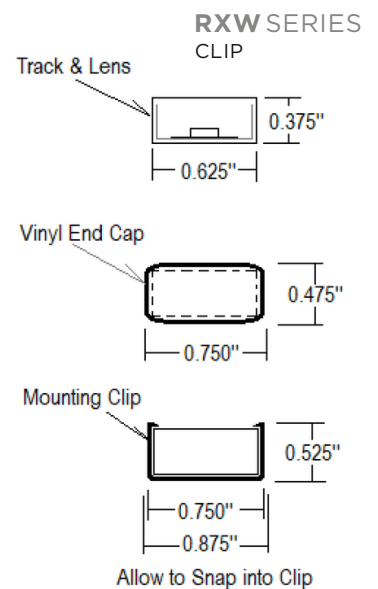

LED Low Profile Step Light

- Slim line contour of continuous light in our lowest profile housing
  - 120 degree viewing angle
- Custom lights manufactured to the nearest 1/4 inch
- Maximum fixture length is 15 feet
- 12v DC or 24v DC LED options available
  - 50,000 hour average lifetime
- Completely dimmable light system
  - Dimmable and non-dimmable drivers are available
  - Drivers are installed remotely with secondary wiring running back to the light locations
- Housing is white extruded UV stabilized plastic
  - Clear or frosted lens cover with UV inhibitors
  - Can be mounted with mounting clips (included), VHB tape or silicone adhesive
- Dry/Damp rated
- UL 94-VO flammability rated
- Lead wires are 18", unless ordered longer
- IP67 Rated

The RSL RWX Low Profile fixture features durable low profile housing that can be custom fabricated to any length for use in various architectural details such as fine casework, niches, coves, handrails and select kitchen cabinetry. The RWX fixture is completely dimmable and enables various luminescent details to highlight craftsmanship and artistry. This is also an excellent choice for any lighting task that demands a robust, water-and-weather-resistant fixture.