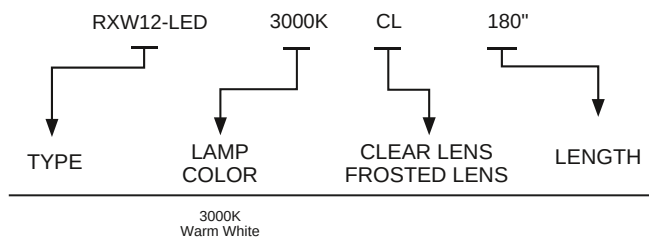

LED Low Profile Step Light

- Slim line contour of continuous light in our lowest profile housing
 - 120 degree viewing angle
- Custom lights manufactured to the nearest 1/4 inch
- Maximum fixture length is 15 feet
- 12v DC or 24v DC LED options available
 - 50,000 hour average lifetime
- Completely dimmable light system
 - Dimmable and non-dimmable drivers are available
 - Drivers are installed remotely with secondary wiring running back to the light locations
- Housing is white extruded UV stabilized plastic
 - Clear or frosted lens cover with UV inhibitors
 - Can be mounted with mounting clips (included), VHB tape or silicone adhesive
- Dry/Damp rated
- UL 94-VO flammability rated
- Lead wires are 18", unless ordered longer
- IP67 Rated

SERIES RWX LED

12vdc LED Color Options

CCT	COLOR	BRIGHTNESS LUMENS/METER	LED SPACING	CRI	POWER CONSUMPTION
2200K	Very Warm White	380L/m, 240 LEDs/m	.1654"	90+	1.5w/ft - 5w/m
2200K-VHB	Very Warm White	800L/m, 240 LEDs/m	.1654"	90+	3w/ft - 10w/m
2700K	Warm White	316	.66"	80+	1.5w/ft - 5w/m
2700K-HB	Warm White	410	.66"	80+	2w/ft - 6.4w/m
2700K-VHB	Warm White	1275	.33"	90+	3w/ft - 10w/m
3000K	Soft White	387	.66"	80+	1.5w/ft - 5w/m
3000K-HB	Soft White	401	.66"	80+	2w/ft - 6.4w/m
3000K-VHB	Soft White	1255	.33"	90+	3w/ft - 10w/m
4000K	Neutral White	428	.66"	80+	1.5w/ft - 5w/m
4000K-VHB	Neutral White	1285	.33"	90+	3w/ft - 10w/m

■ Other colors available, call RSL for details.

*HB - High Brightness

*VHB - Very High Brightness

24vdc LED Color Options

CCT	COLOR	BRIGHTNESS LUMENS/METER	LED SPACING	CRI	POWER CONSUMPTION
DTW	2200K-3800K	890-950	.684"	90+	3w/ft - 10w/m
2200K	Very Warm White	380L/m, 240 LEDs/m	.1654"	90+	1.5w/ft - 5w/m
2200K	Very Warm White	800L/m, 240 LEDs/m	.1654"	90+	3w/ft - 10w/m

RXW SERIES CLIP

*see mounting clip product sheet for more details

Custom fabricated fixtures are manufactured to the exact dimension required. Each LED fixture is built with standard 18" lead wires from one end.