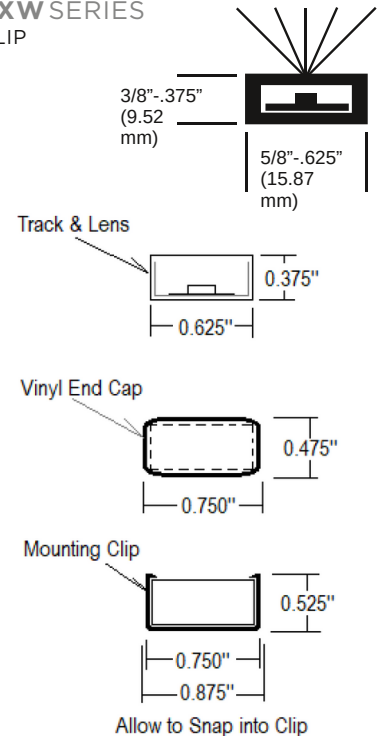

SERIES RWX LED

12vdc LED Color Options

CCT	COLOR	BRIGHTNESS LUMENS/METER	LED SPACING	CRI	POWER CONSUMPTION
2200K	Very Warm White	380L/m, 240 LEDs/m	.1654"	90+	1.5w/ft - 5w/m
2200K-VHB	Very Warm White	800L/m, 240 LEDs/m	.1654"	90+	3w/ft - 10w/m
2700K	Warm White	316	.66"	80+	1.5w/ft - 5w/m
2700K-HB	Warm White	410	.66"	80+	2w/ft - 6.4w/m
2700K-VHB	Warm White	1275	.33"	90+	3w/ft - 10w/m
3000K	Soft White	387	.66"	80+	1.5w/ft - 5w/m
3000K-HB	Soft White	401	.66"	80+	2w/ft - 6.4w/m
3000K-VHB	Soft White	1255	.33"	90+	3w/ft - 10w/m
4000K	Neutral White	428	.66"	80+	1.5w/ft - 5w/m
4000K-VHB	Neutral White	1285	.33"	90+	3w/ft - 10w/m

■ Other colors available, call RSL for details.

*HB - High Brightness

*VHB - Very High Brightness

24vdc LED Color Options

CCT	COLOR	BRIGHTNESS LUMENS/METER	LED SPACING	CRI	POWER CONSUMPTION
DTW	2200K-3800K	890-950	.684"	90+	3w/ft - 10w/m
2200K	Very Warm White	380L/m, 240 LEDs/m	.1654"	90+	1.5w/ft - 5w/m
2200K	Very Warm White	800L/m, 240 LEDs/m	.1654"	90+	3w/ft - 10w/m

RXW SERIES CLIP

*see mounting clip product sheet for more details

Custom fabricated fixtures are manufactured to the exact dimension required. Each LED fixture is built with standard 18" lead wires from one end.

NOTE: Various fixtures permit the client to specify from which end the lead wires exit. The maximum fixture length for any type is 15 feet (180 inches).

Please consult with an RSL representative for solutions on extra-long lengths.