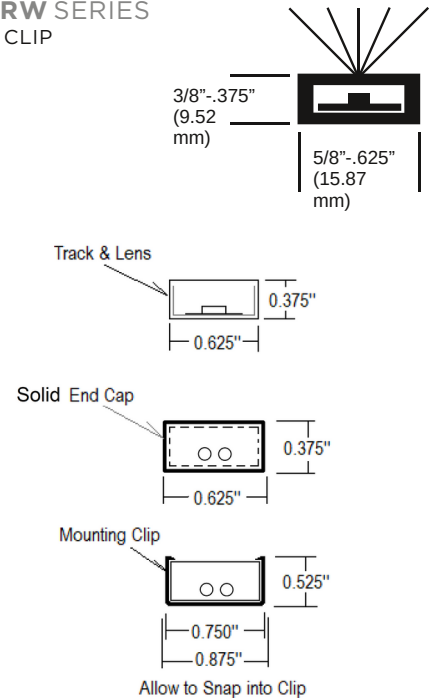

LED Low Profile Step Light

- Slim line contour of continuous light in our lowest profile housing
 - 120 degree viewing angle
- Custom lights manufactured to the nearest 1/4 inch
- Maximum fixture length is 15 feet
- 12v DC or 24v DC LED options available
 - 50,000 hour average lifetime
- Completely dimmable light system
 - Dimmable and non-dimmable drivers are available
 - Drivers are installed remotely with secondary wiring running back to the light locations
- Housing is white extruded UV stabilized plastic
 - Clear or frosted lens cover with UV inhibitors
 - Can be mounted with mounting clips (included), VHB tape or silicone adhesive
- Dry/Damp rated
- UL 94-VO flammability rated
- Lead wires are 18", unless ordered longer

■ Other colors available, call RSL for details.

*HB - High Brightness

*VHB - Very High Brightness

24vdc LED Color Options

CCT	COLOR	BRIGHTNESS LUMENS/METER	LED SPACING	CRI	POWER CONSUMPTION
DTW	2200K-3800K	890-950	.684"	90+	3w/ft - 10w/m
2200K	Very Warm White	380L/m, 240 LEDs/m	.1654"	90+	1.5w/ft - 5w/m
2200K	Very Warm White	800L/m, 240 LEDs/m	.1654"	90+	3w/ft - 10w/m

SERIES RWLED

RW SERIES CLIP

*See mounting clip product sheet for more details

Custom fabricated fixtures are manufactured to the exact dimension required. Each LED fixture is built with standard 18" lead wires from one end.

NOTE: Various fixtures permit the client to specify from which end the lead wires exit. The maximum fixture length for any type is 15 feet (180 inches).

Please consult with an RSL representative for solutions on extra-long lengths.