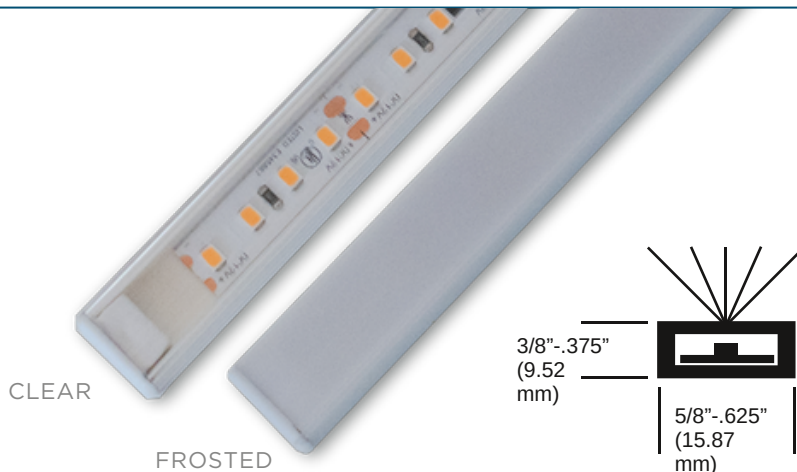

LED Low Profile Step Light

- Slim line contour of continuous light in our lowest profile housing
 - 120 degree viewing angle
- Custom lights manufactured to the nearest 1/4 inch
- Maximum fixture length is 15 feet
- 12v DC or 24v DC LED options available
 - 50,000 hour average lifetime
- Completely dimmable light system
 - Dimmable and non-dimmable drivers are available
 - Drivers are installed remotely with secondary wiring running back to the light locations
- Housing is white extruded UV stabilized plastic
 - Clear or frosted lens cover with UV inhibitors
 - Can be mounted with mounting clips (included), VHB tape or silicone adhesive
- Dry/Damp rated
- UL 94-VO flammability rated
- Lead wires are 18", unless ordered longer

The RSL RW Low Profile fixture features durable low profile housing that can be custom fabricated to any length for use in various architectural details such as fine casework, niches, coves, handrails and select kitchen cabinetry. The RW fixture is completely dimmable and enables various luminescent details to highlight craftsmanship and artistry. For exterior applications, we recommend the RWX 12/24 LED.

SERIES RWLED

RW SERIES CLIP

*See mounting clip product sheet for more details

Custom fabricated fixtures are manufactured to the exact dimension required. Each LED fixture is built with standard 18" lead wires from one end.