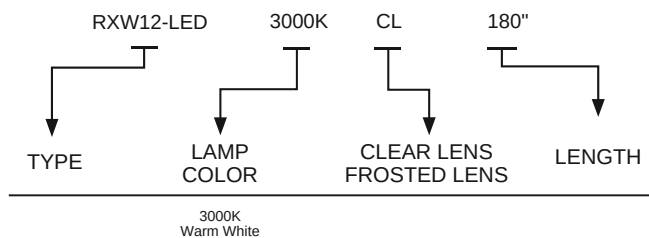

LED Low Profile Step Light

- Slim line contour of continuous light in our lowest profile housing
 - 120 degree viewing angle
- Custom lights manufactured to the nearest 1/4 inch
- Maximum fixture length is 15 feet
- 12v DC or 24v DC LED options available
 - 50,000 hour average lifetime
- Completely dimmable light system
 - Dimmable and non-dimmable drivers are available
 - Drivers are installed remotely with secondary wiring running back to the light locations
- Housing is white extruded UV stabilized plastic
 - Clear or frosted lens cover with UV inhibitors
 - Can be mounted with mounting clips (included), VHB tape or silicone adhesive
- Dry/Damp rated
- UL 94-VO flammability rated
- Lead wires are 18", unless ordered longer

INTERIOR RETAIL SIGNAGE :

12vdc LED Color Options

CCT	COLOR	BRIGHTNESS LUMENS/METER	LED SPACING	CRI	POWER CONSUMPTION
2200K	Very Warm White	380L/m, 240 LEDs/m	.1654"	90+	1.5w/ft - 5w/m
2200K-VHB	Very Warm White	800L/m, 240 LEDs/m	.1654"	90+	3w/ft - 10w/m
2700K	Warm White	316	.66"	80+	1.5w/ft - 5w/m
2700K-HB	Warm White	410	.66"	80+	2w/ft - 6.4w/m
2700K-VHB	Warm White	1275	.33"	90+	3w/ft - 10w/m
3000K	Soft White	387	.66"	80+	1.5w/ft - 5w/m
3000K-HB	Soft White	401	.66"	80+	2w/ft - 6.4w/m
3000K-VHB	Soft White	1255	.33"	90+	3w/ft - 10w/m
4000K	Neutral White	428	.66"	80+	1.5w/ft - 5w/m
4000K-VHB	Neutral White	1285	.33"	90+	3w/ft - 10w/m

■ Other colors available, call RSL for details.

*HB - High Brightness

*VHB - Very High Brightness

24vdc LED Color Options

CCT	COLOR	BRIGHTNESS LUMENS/METER	LED SPACING	CRI	POWER CONSUMPTION
DTW	2200K-3800K	890-950	.684"	90+	3w/ft - 10w/m
2200K	Very Warm White	380L/m, 240 LEDs/m	.1654"	90+	1.5w/ft - 5w/m
2200K	Very Warm White	800L/m, 240 LEDs/m	.1654"	90+	3w/ft - 10w/m

NOTE: Various fixtures permit the client to specify from which end the lead wires exit. The maximum fixture length for any type is 15 feet (180 inches).

Please consult with an RSL representative for solutions on extra-long lengths.