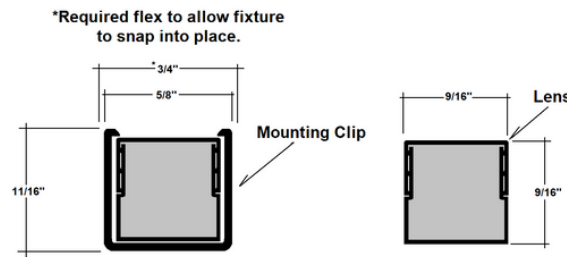

RA SERIES
CLIP