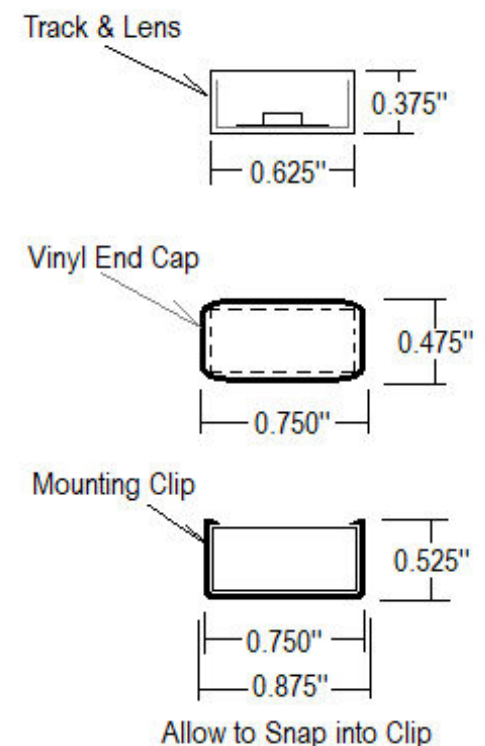

Dimmable Driver Options

Lutron	LTEA4U1UKL-AV-120
Magnetic	36W12VDim 120 AC
Magnetic	60W12VDim 120 AC
Magnetic	4x60W12VDim 120 AC
	XXXX W12VDim XXX AC

*Magnetic 36W, 60W, 4X60W are available in 120V, 240V and 277V Primary Voltages