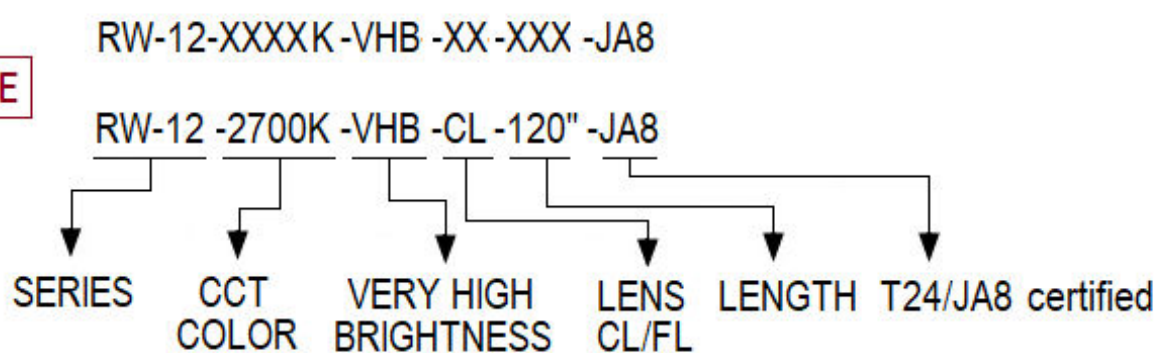

ORDER EXAMPLE

*Dimensions may vary slightly