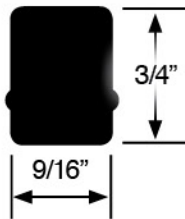

ORDER/SPECIFY BY CATALOG NUMBERS