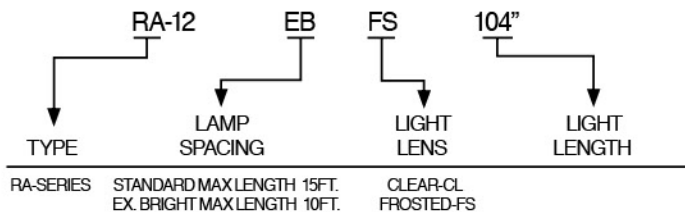

ORDER/SPECIFY BY CATALOG NUMBERS