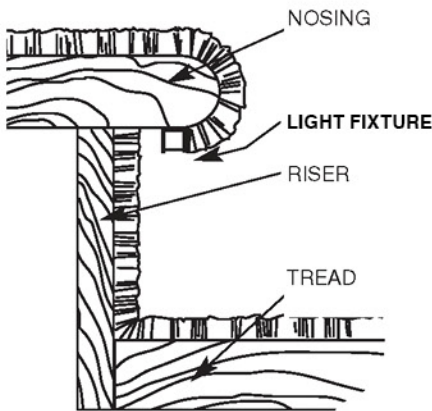

The RA 12 Slim Line provides a narrow contour of continuous light for applications that specify the illumination of cabinets, displays/fixtures, railing, handrails, covers, and soffits. Any decor application that requires beautiful illumination in a manageable form is a great match for the RA 12.

ORDER/SPECIFY BY CATALOG NUMBERS

CUSTOM LOW VOLTAGE LIGHTING

SERIES

RA12

Slimline Step Light

ETL listed Transformers are NEMA-R3 rated 120/12v and, rated for indoor/outdoor use. The heavy gauge steel enclosure resists weather and corrosion. Special voltages and secondary breaker configurations are available. Please call us for more information.