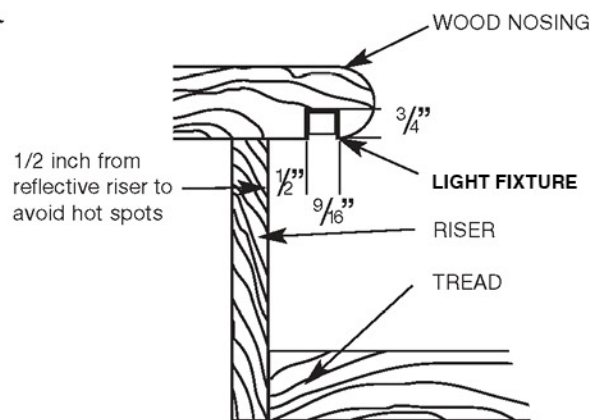

ORDER/SPECIFY BY CATALOG NUMBERS

CUSTOM LOW VOLTAGE LIGHTING

SERIES

RA12

Slimline Step Light

ETL listed Transformers are NEMA-R3 rated 120/12v and, rated for indoor/outdoor use. The heavy gauge steel enclosure resists weather and corrosion. Special voltages and secondary breaker configurations are available. Please call us for more information.